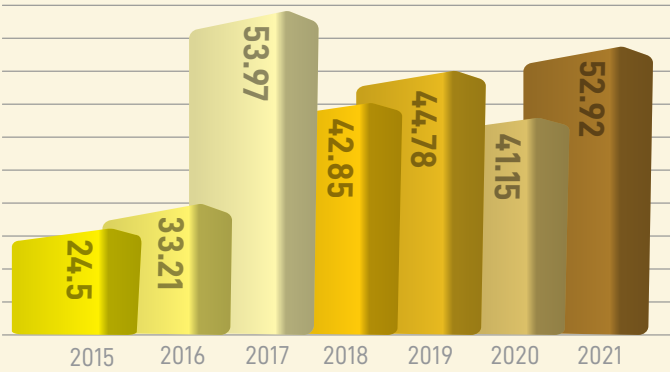

Graphical Representation Operational

Operating Days

in days

Cane Crushed

in metric tons in 000

Sugar Produced

in metric tons in 000

Sugar Recovery

in percentage

Molasses Produced

in metric tons in 000

Molasses Recovery

in percentage

Bagasse Produced

in metric tons in 000

VF Cake Produced