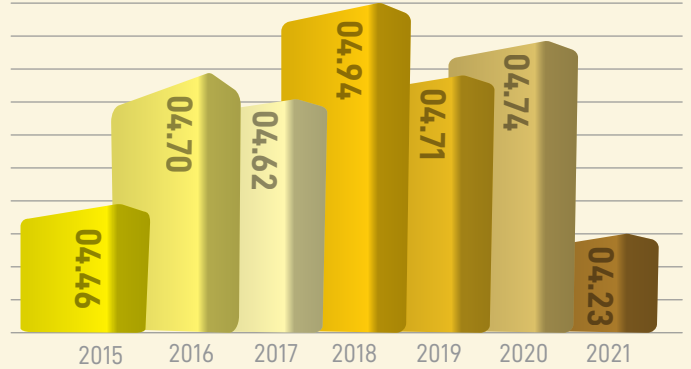

Graphical Representation Operational

Operating Days

in days

Cane Crushed

in metric tons in 000

Sugar Produced

in metric tons in 000

Sugar Recovery

in percentage

Molasses Produced

in metric tons in 000

Molasses Recovery

in percentage

Bagasse Produced

in metric tons in 000

VF Cake Produced