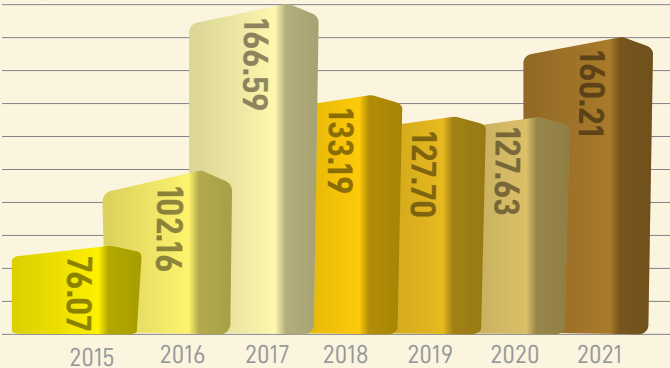

Graphical Representation Operational

Operating Days

in days

Cane Crushed

in metric tons in 000

Sugar Produced

in metric tons in 000

Sugar Recovery

in percentage

Molasses Produced

in metric tons in 000

Molasses Recovery

in percentage

Bagasse Produced

in metric tons in 000

VF Cake Produced