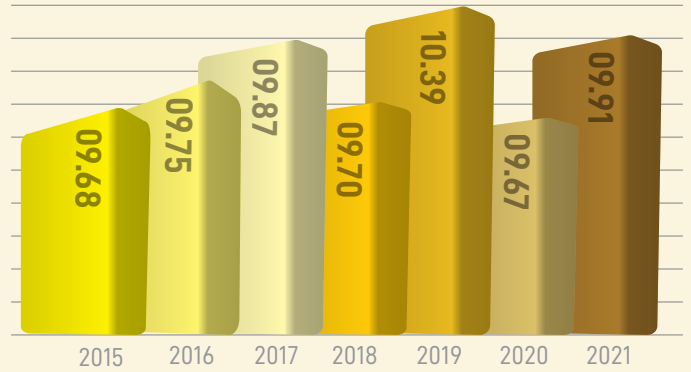

Graphical Representation Operational

Operating Days

in days

Cane Crushed

in metric tons in 000

Sugar Produced

in metric tons in 000

Sugar Recovery

in percentage

Molasses Produced

in metric tons in 000

Molasses Recovery

in percentage

Bagasse Produced

in metric tons in 000

VF Cake Produced