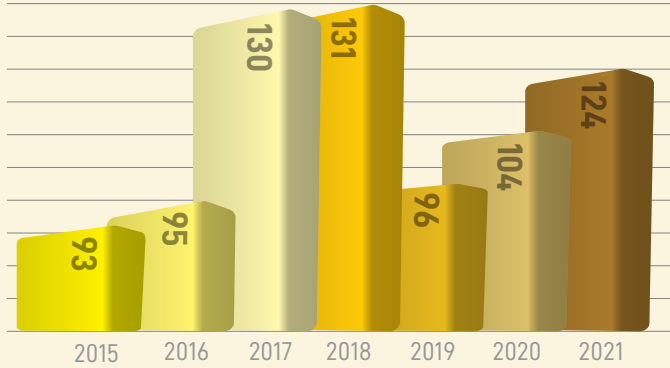

Graphical Representation Operational

Operating Days

in days

Cane Crushed

in metric tons in 000

Sugar Produced

in metric tons in 000

Sugar Recovery

in percentage

Molasses Produced

in metric tons in 000

Molasses Recovery

in percentage

Bagasse Produced

in metric tons in 000

VF Cake Produced