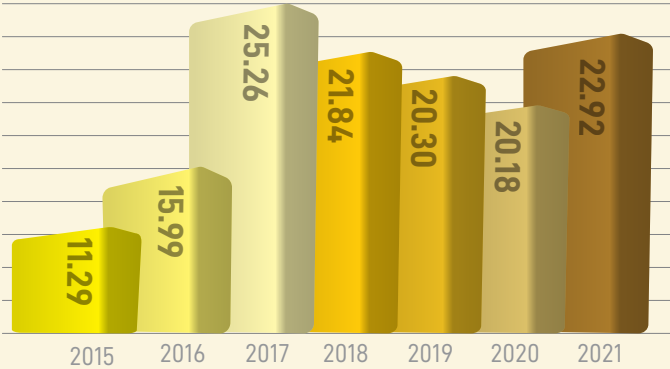

Graphical Representation Operational

Operating Days

in days

Cane Crushed

in metric tons in 000

Sugar Produced

in metric tons in 000

Sugar Recovery

in percentage

Molasses Produced

in metric tons in 000

Molasses Recovery

in percentage

Bagasse Produced

in metric tons in 000

VF Cake Produced