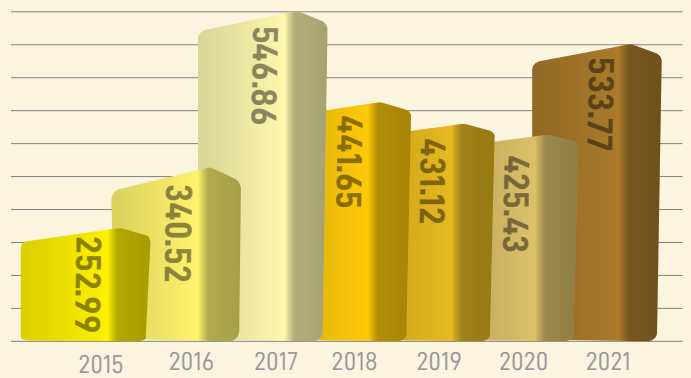

Graphical Representation Operational

Operating Days

in days

Cane Crushed

in metric tons in 000

Sugar Produced

in metric tons in 000

Sugar Recovery

in percentage

Molasses Produced

in metric tons in 000

Molasses Recovery

in percentage

Bagasse Produced

in metric tons in 000

VF Cake Produced